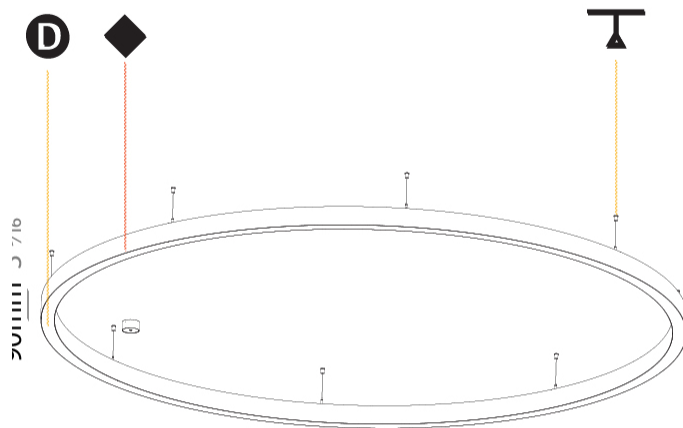

GENERAL

Series: Glorious
Subseries: Glorious 65
Partner: Prolicht
Division: Architectural
Installation: Suspension
Product Type: Pendant
Mounting Location: Ceiling
Light Distribution: Direct / Indirect

PHYSICAL

Shape: Round
Diameter (mm): 3000
Diameter (in): 118 7/8
Height (mm): 90
Height (in): 3 9/16
Max. Overall Height (mm): 2090
Max. Overall Height (in): 82 7/16
Weight (kg): 31.716
Weight (lbs): 69.93
Diffuser: [PMMA - Opal / Microprism / Clear Microprism](#)
Fixture Finish: [SSR / BKV / CWI / CRY / HAB / UFT / ITA / RUA / FTG / MYG / LOD / PUS / FRO / FUP / KIA / POP / BLS / SPG / MEY / GOH / CHC / COM / ABZ / JAG / OBR / MOS / ROR](#)
Fixture Material: [PMMA / Aluminum](#)
Cable Details: [2000mm/78 3/4" or 6000mm/236 1/4" Cable Transparent](#)

ELECTRICAL

Lamp Type: LED (Zhaga Standard)
Input Wattage (W): 308
Total Output Wattage (W): 192 / 84
Dimming: [Tri-Mode (Non-Dimming and Phase Dimming (120Vac only) and 0-10V Dimming)](#)
Driver Included: Yes
Driver Location: Integrated
Driver Type: Constant Current - Universal
Driver Class: Class 2
Input Voltage (V): 120 - 277
Constant Current (MA): 350

LED

Color Temperature (°K): [2700 / 3000 / 3500 / 4000](#)
Max. Delivered Lumen (lm): Max 40453
Nominal Lumen (lm): Max 48892
CRI: >90 CRI
Lamp Life (hrs): 50000

OPTICAL

RATINGS AND CERTIFICATIONS

Certified By: Certified for North American Standards
IP rating: IP20

2870mm 113"

3000mm 118 7/8"