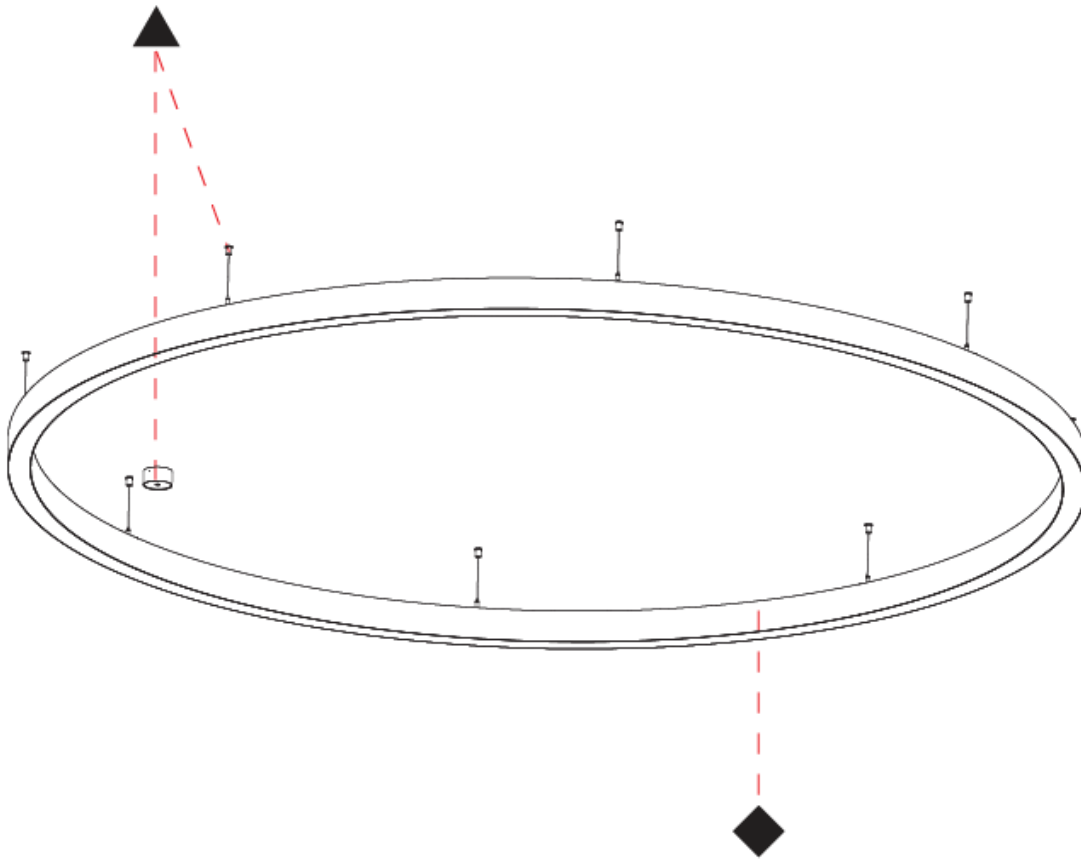

PHYSICAL

Shape: Round
 Diameter (mm): 3000
 Diameter (in): 118 7/8
 Height (mm): 90
 Height (in): 3 9/16
 Max. Overall Height (mm): 2090
 Max. Overall Height (in): 82 7/16
 Weight (kg): 31.716
 Weight (lbs): 69.93
 Diffuser: [PMMA - Opal / Microprism / Clear Microprism](#)
 Fixture Finish: [SSR / BKV / CWI / CRY / HAB / UFT / ITA / RUA / FTG / MYG / LOD / PUS / FRO / FUP / KIA / POP / BLS / SPG / MEY / GOH / CHC / COM / ABZ / JAG / OBR / MOS / ROR](#)
 Fixture Material: [PMMA / Aluminum](#)
 Cable Details: [2000mm/78 3/4" or 6000mm/236 1/4" Cable Transparent](#)

2870mm 113"

3000mm 118 7/8"

GLORIOUS 65 SUSPENSION

A300065-

PROJECT	_____
TYPE	_____
SPECIFIER	_____
QUANTITY	_____
DATE	_____

A

GLORIOUS 65 SUSPENSION

A30553-

Shape: Round
 Diameter (mm): 3000
 Diameter (in): 118 1/8
 Depth (mm): 90
 Depth (in): 3 9/16
 Max. Overall Height (mm): 2090
 Max. Overall Height (in): 82 7/16
 Weight (kg): 27.55
 Weight (lbs): 60.75
 Diffuser: PMMA - Opal / Microprism / Clear Microprism
 Fixture Finish: SSR / BKV / CWI / CRY / HAB / UFT / ITA / RUA / FTG / MYG / LOD / PUS / FRO / FUP / KIA / POP / BLS / SPG / MEY / GOH / CHC / COM / ABZ / JAG / OBR / MOS / ROR
 Fixture Material: PMMA / Aluminum
 Cable Details: 2000mm/78 3/4" or 6000mm/236 1/4" Cable Transparent